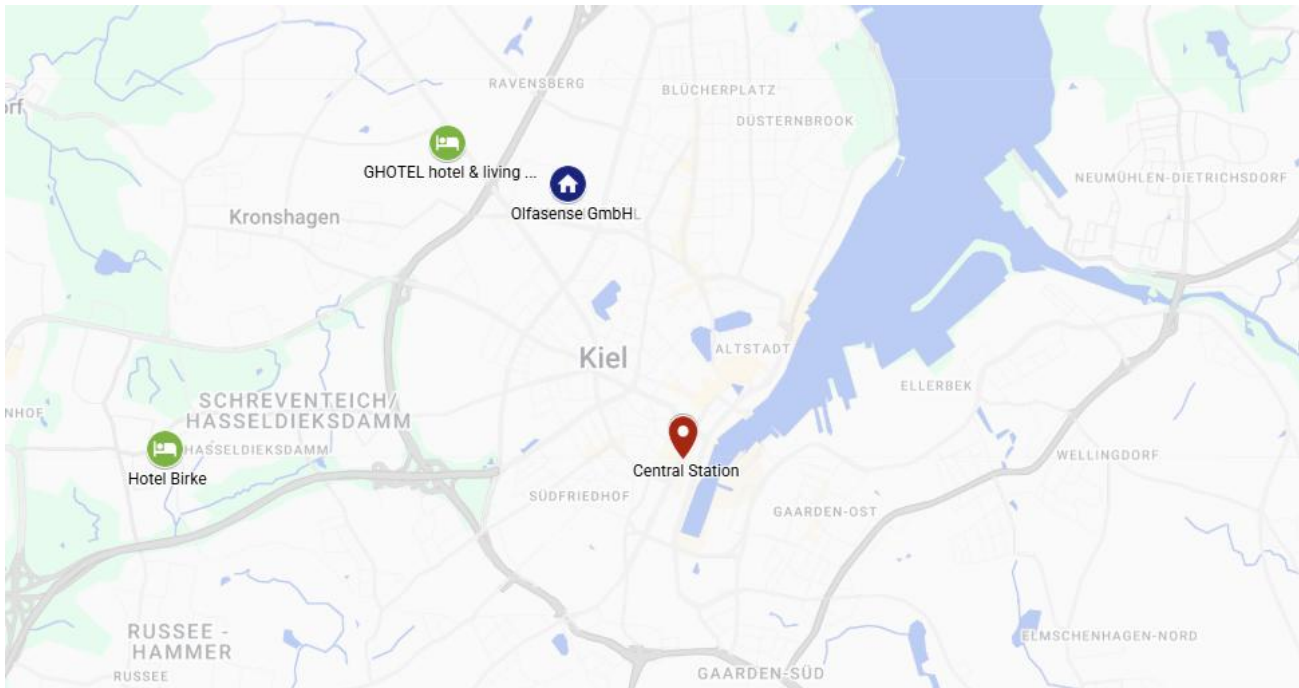

## Hotel recommendations

[Visit Google Maps](#)

### GHOTEL hotel & living Kiel

This hotel is located close to our laboratory. Distance to workshop venue: 1.5 km

[www.ghotel-group.de/hotels/kiel](http://www.ghotel-group.de/hotels/kiel)

## How to get to us

Our premises are situated at the [Kiel Innovation and Technology Center \(KITZ\)](#), located about 1 hour from Hamburg airport with good public transportation links.

Here are the most suitable options:

### By car

Coming from Hamburg on the A7 (direction to Flensburg):

- At Bordesholmer Kreuz on to A 215 direction Kiel
- In Kiel from A 215 on to B76 direction Eckernförde
- Follow the sign 'Universität / Wissenschaftspark'
- Follow the street Westring for 1.5 km. When you reach the ESSO gas station, turn right into the street Schauenburgerstraße.
- Pass the barrier and you will see the main entrance ("Empfang") of the KITZ on the right hand side.