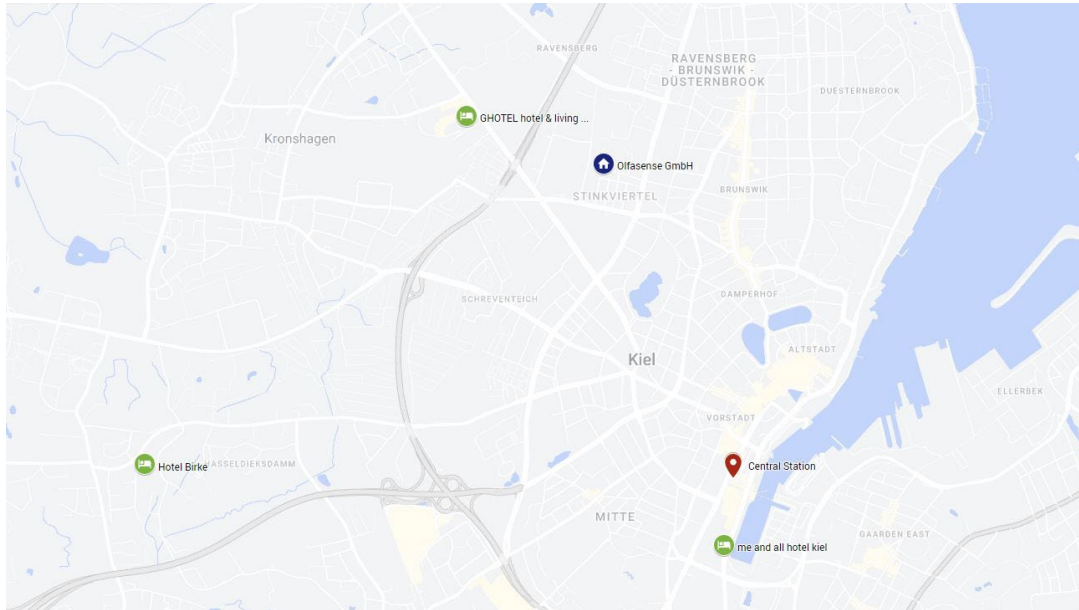

Hotel recommendations

[Visit Google Maps](#)

me & all Hotel

This hotel is located close to the central station. Distance to workshop venue: 3.6 km

We have negotiated discounted rates for workshop attendees at this hotel. To book your room, send an email to reservations.kiel@meandallhotels.com or call +49 431 363051 0, using the code *G-OLF1*. This offer is available until 20 March 2024.

kiel.meandallhotels.com

GHOTEL hotel & living Kiel

This hotel is located close to our laboratory. Distance to workshop venue: 1.5 km

www.ghotel-group.de/hotels/kiel

Hotel Birke

This hotel offers a free shuttle service for hotel guests. Distance to workshop venue: 4.8 km.

www.hotel-birke.de

How to get to us

Our premises are situated at the [Kiel Information and Technology Center \(KITZ\)](#), located about 1 hour from Hamburg airport with good public transportation links.

By car

Coming from Hamburg on the A7 (direction to Flensburg):

- At Bordesholmer Kreuz on to A 215 direction Kiel
- In Kiel from A 215 on to B76 direction Eckernförde
- Follow the sign 'Universität / Wissenschaftspark'
- Follow the street Westring for 1.5 km. When you reach the ESSO gas station, turn right into the street Schauenburgerstraße.
- Pass the barrier and you will see the main entrance ("Empfang") of the KITZ on the right hand side.