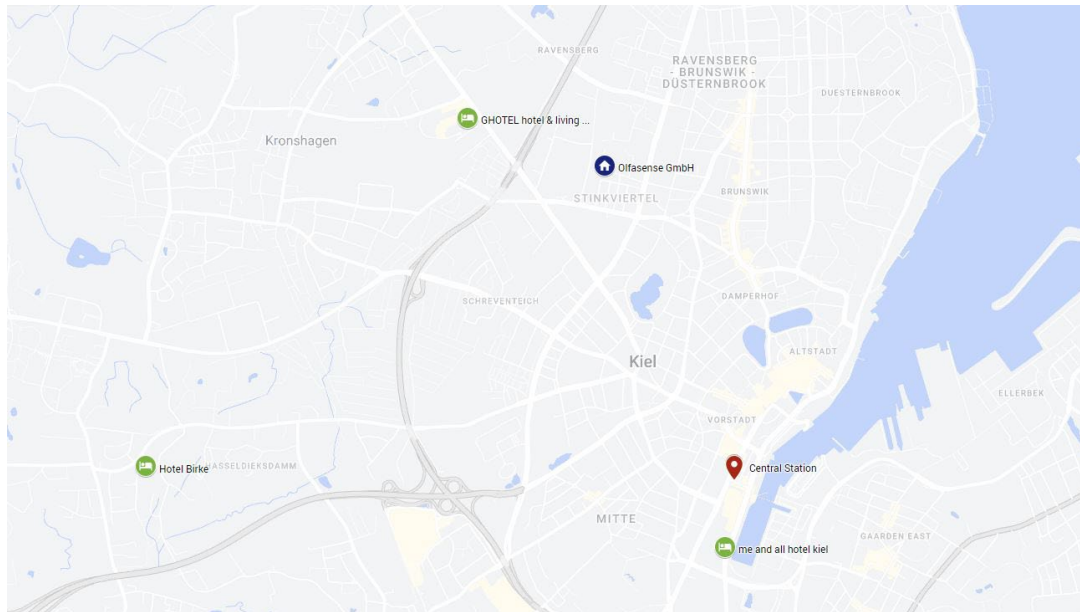

Hotel recommendations

[Visit Google Maps](#)

me & all Hotel

This hotel is located close to the central station. Distance to workshop venue: 3.6 km

We have negotiated discounted rates for workshop attendees at this hotel. To book your room, send an email to booking.kiel@meandallhotels.com or call +49 431 363051 999, using the code *Olfasense*. This offer is available until 12 April 2023.

kiel.meandallhotels.com

GHOTEL hotel & living Kiel

This hotel is located close to our laboratory. Distance to workshop venue: 1.5 km

www.ghotel-group.de/hotels/kiel

Hotel Birke

This hotel offers a free shuttle service for hotel guests. Distance to workshop venue: 4.8 km.

www.hotel-birke.de

How to get to us

Our premises are situated at the [Kiel Information and Technology Center \(KITZ\)](#), located about 1 hour from Hamburg airport with good public transportation links.

By car

Coming from Hamburg on the A7 (direction to Flensburg):

- At Bordesholmer Kreuz on to A 215 direction Kiel
- In Kiel from A 215 on to B76 direction Eckernförde
- Follow the sign 'Universität / Wissenschaftspark'
- Follow the street Westring for 1.5 km. When you reach the ESSO gas station, turn right into the street Schauenburgerstraße.
- Pass the barrier and you will see the main entrance ("Empfang") of the KITZ on the right hand side.