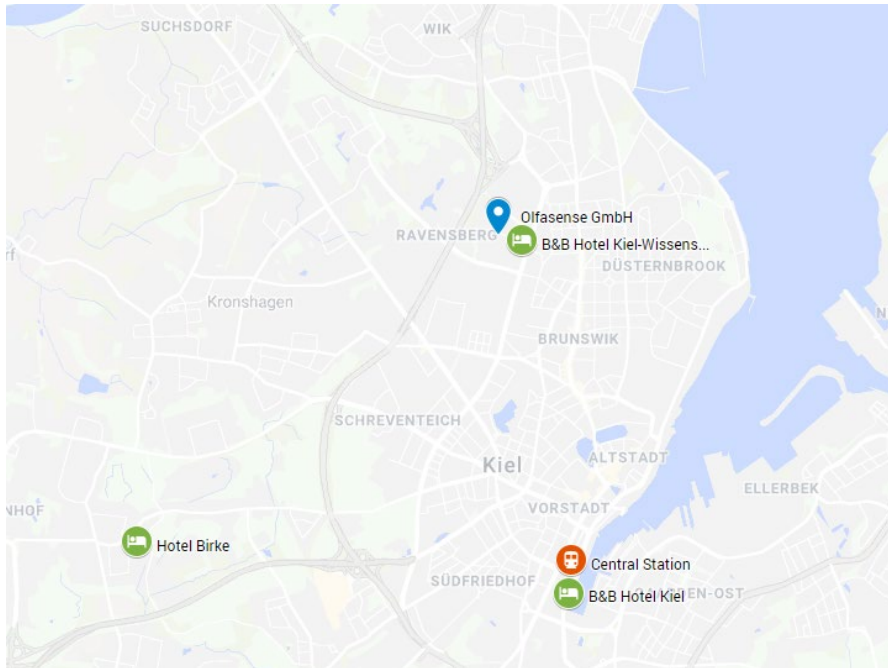

Hotel recommendations

[Visit Google Maps](#)

Hotel Birke

This hotel offers a free shuttle service for hotel guests. Distance to workshop venue: 5.9 km.

We have negotiated discounted rates for workshop attendees at this hotel. To book your room, send an email to info@hotel-birke.de or call +49 431 5331 444, using the code *Olfasense Workshop*.

<https://www.hotel-birke.de/olfasense/>

B&B Hotel City

This hotel is located directly at the central station. Distance to workshop venue: 6.4 km

<https://www.hotelbb.de/de/kiel-city>

B&B Hotel

This hotel is within walking distance to our laboratory. Distance to workshop venue: 220 m

<https://www.hotelbb.de/de/kiel-wissenschaftspark>

How to get to us

We will welcome you directly at our Olfasense laboratory facilities in Kiel, Germany.

Our premises are situated at [Kiel Science Park](#), located about 1 hour from Hamburg airport with good public transportation links.

By car

Coming from Hamburg on the A7 (direction to Flensburg):

- At Bordesholmer Kreuz on to A 215 direction Kiel
- In Kiel from A 215 on to B76 direction Eckernförde
- Please follow the sign 'Universität / Wissenschaftspark'
- On the street Westring please turn right directly into Fraunhoferstraße.